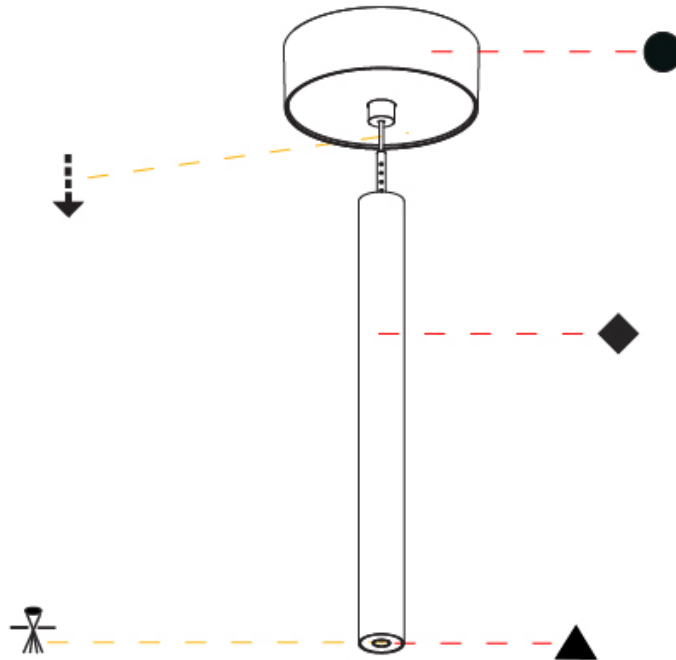

Shape: Cylinder
 Diameter (mm): 28
 Diameter (in): 1 1/8
 Height (mm): 150
 Height (in): 5 7/8
 Max. Overall Height (mm): 2150
 Max. Overall Height (in): 84 3/8
 Light Distribution: Downlight
 Weight (kg): 0.422
 Weight (lbs): 0.93
 Fixture Finish: [SSR / BKV / CWI / CRY / HAB / UFT / ITA / RUA / FTG / MYG / LOD / PUS / FRO / FUP / KIA / POP / BLS / SPG / MEY / GOH / GUM / CHC / COM / ABZ / JAG / OBR / MOS / ROR](#)
 Fixture Material: Aluminum
 Cable Details: [2000mm or 4000mm Black Cable](#)

Shape: Cylinder
 Diameter (mm): 28
 Diameter (in): 1 1/8
 Height (mm): 300
 Height (in): 11 13/16
 Max. Overall Height (mm): 2300
 Max. Overall Height (in): 90 3/16
 Light Distribution: Downlight
 Weight (kg): 0.75
 Weight (lbs): 1.65
 Fixture Finish: SSR / BKV / CWI / CRY / HAB / UFT / ITA / RUA / FTG / MYG / LOD / PUS / FRO / FUP / KIA / POP / BLS / SPG / MEY / GOH / GUM / CHC / COM / ABZ / JAG / OBR / MOS / ROR
 Fixture Material: Aluminum
 Cable Details: 2000mm or 4000mm Black Cable

OPTICAL

Optic°: 24 / 32 / 34 / 55 / 58

RATINGS AND CERTIFICATIONS

Certified By: Certified for North American Standards
 IP rating: IP20

HANGOVER PLUG MONOPOINT SURFACE CANOPY SUSPENSION

A30845-

PROJECT
TYPE
SPECIFIER
QUANTITY
DATE

Shape: Cylinder
 Diameter (mm): 28
 Diameter (in): 1 1/8
 Height (mm): 450
 Height (in): 17 11/16
 Max. Overall Height (mm): 2450
 Max. Overall Height (in): 96 7/16
 Light Distribution: Downlight
 Weight (kg): 0.504
 Weight (lbs): 1.11
 Fixture Finish: [SSR / BKV / CWI / CRY / HAB / UFT / ITA / RUA / FTG / MYG / LOD / PUS / FRO / FUP / KIA / POP / BLS / SPG / MEY / GOH / GUM / CHC / COM / ABZ / JAG / OBR / MOS / ROR](#)
 Fixture Material: Aluminum
 Cable Details: [2000mm or 4000mm Black Cable](#)